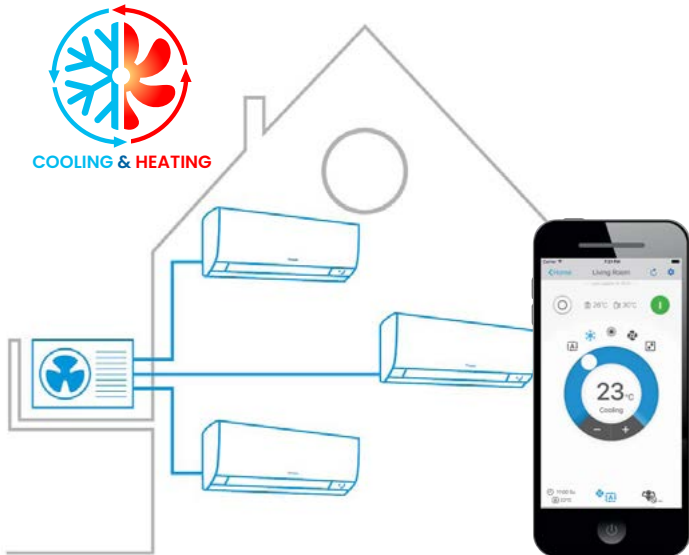

# MULTI SPLIT SYSTEMS

A multi-split air conditioner features up to five air outlets connected to a single compressor.

This type of system allows for the installation of multiple units that can be mounted on walls, floors, or ceilings, offering greater flexibility and the option to cool or heat multiple rooms simultaneously.

# FLOOR STANDING

These units are designed to fit smoothly into modern interiors and distribute warm and cool air efficiently throughout the room, thanks to their compact size and sleek design.

# WALL MOUNTED

Wall-mounted AC units offer efficient and space-saving cooling solutions, providing targeted comfort while complementing interior decor. Multiple colour options available.

Four Colour Options

# DUCTED

Enjoy all the advantages of innovative climate control for any interior without any intrusion, as our units can be discreetly installed in your loft or false ceilings.